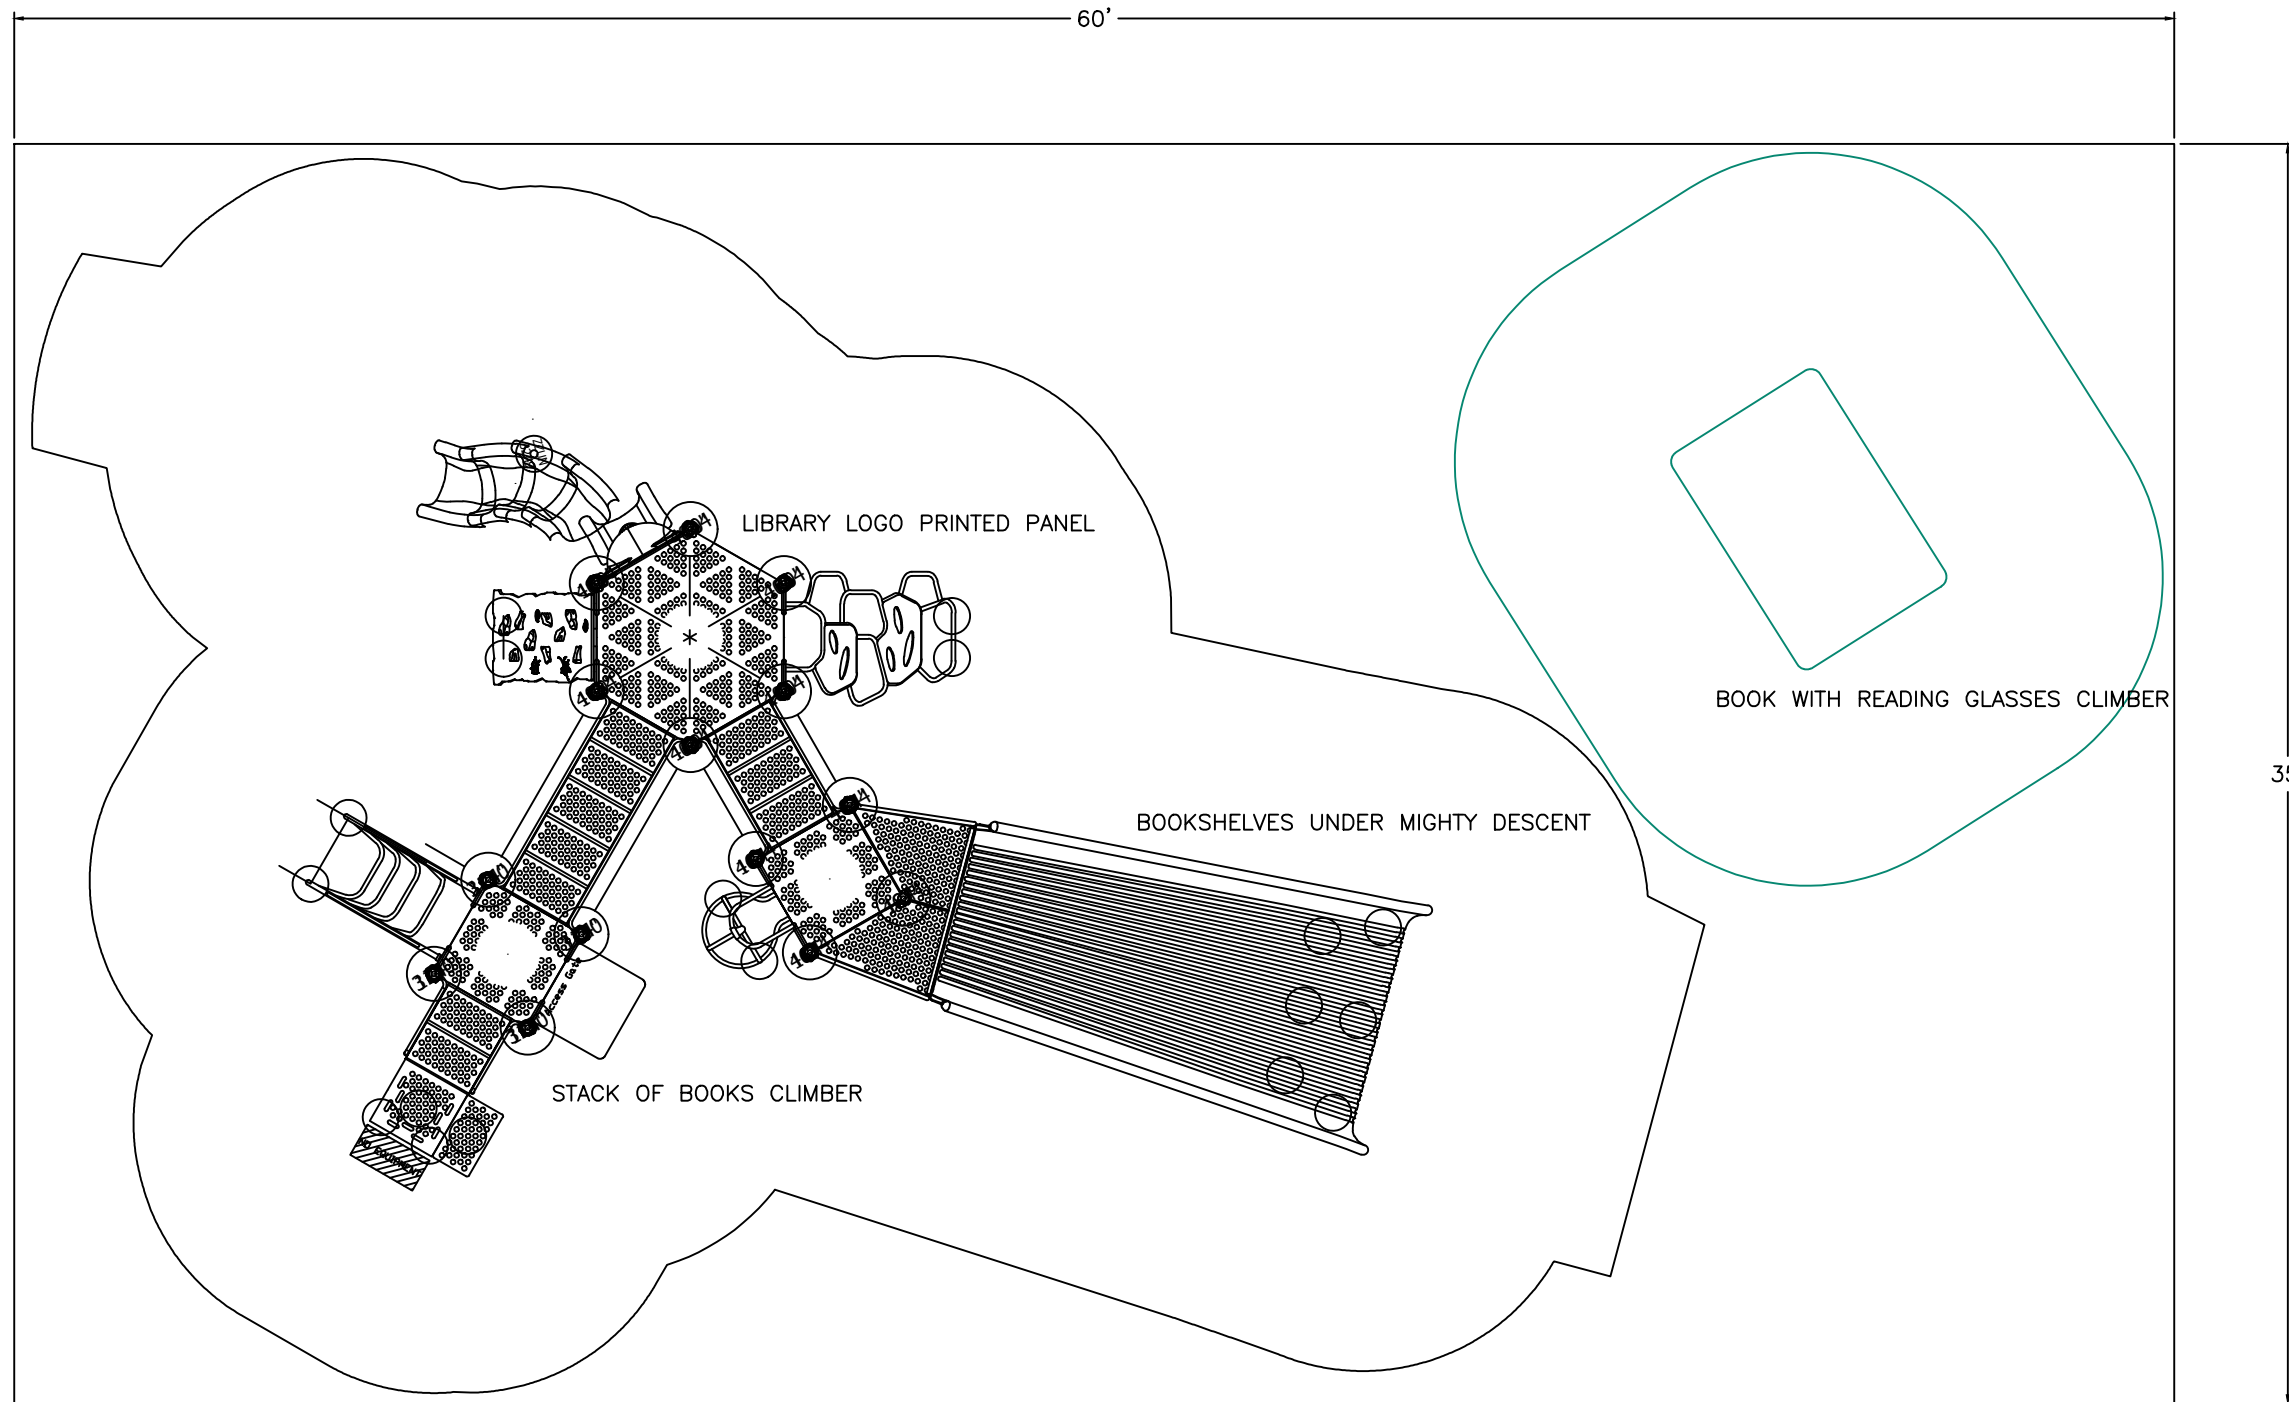

Idaho Falls Public Library

DESIGNED BY
CUSTOM DESIGN STUDIO
JANUARY 30, 2024

Idaho Falls Public Library

THIS CUSTOM PLAYGROUND IS DESIGNED TO MEET ASTM AND CPSC GUIDELINES
CUSTOM PRODUCT DESIGN IS CONCEPTUAL AND MAY CHANGE SLIGHTLY DUE TO MANUFACTURING.

DESIGNED FOR
AGES 5-12

SCALE: 3/16" = 1'0"

SURFACING: 2,100 SQ FT

SITE DIMENSIONS TO BE VERIFIED BY THE FIELD AND REPRESENTATIVE

AN ENERGY ABSORBING PROTECTIVE SURFACE IS REQUIRED UNDER AND AROUND ALL PLAY SYSTEMS.
TO PROMOTE SAFE AND PROPER EQUIPMENT USE BY CHILDREN, WE RECOMMEND THE INSTALLATION OF A SAFETY SIGN AT EACH PLAY SYSTEM'S MAIN ENTRY POINT(S) TO INFORM PARENTS AND SUPERVISORS OF THE AGE APPROPRIATENESS OF THE PLAY SYSTEM AND GENERAL RULES FOR SAFE PLAY.